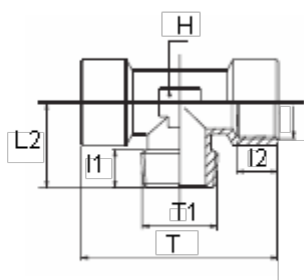

Data Sheet

Article number: 5891240TR34

Description: Tee fitting 1240TR
R3/4" - G3/4"

Measures

H = 25

I1 = 73.0

L1 = 16.0

I2 = 33.0

L2 = 16.5

T1 = 3/4"

T2 = 3/4"